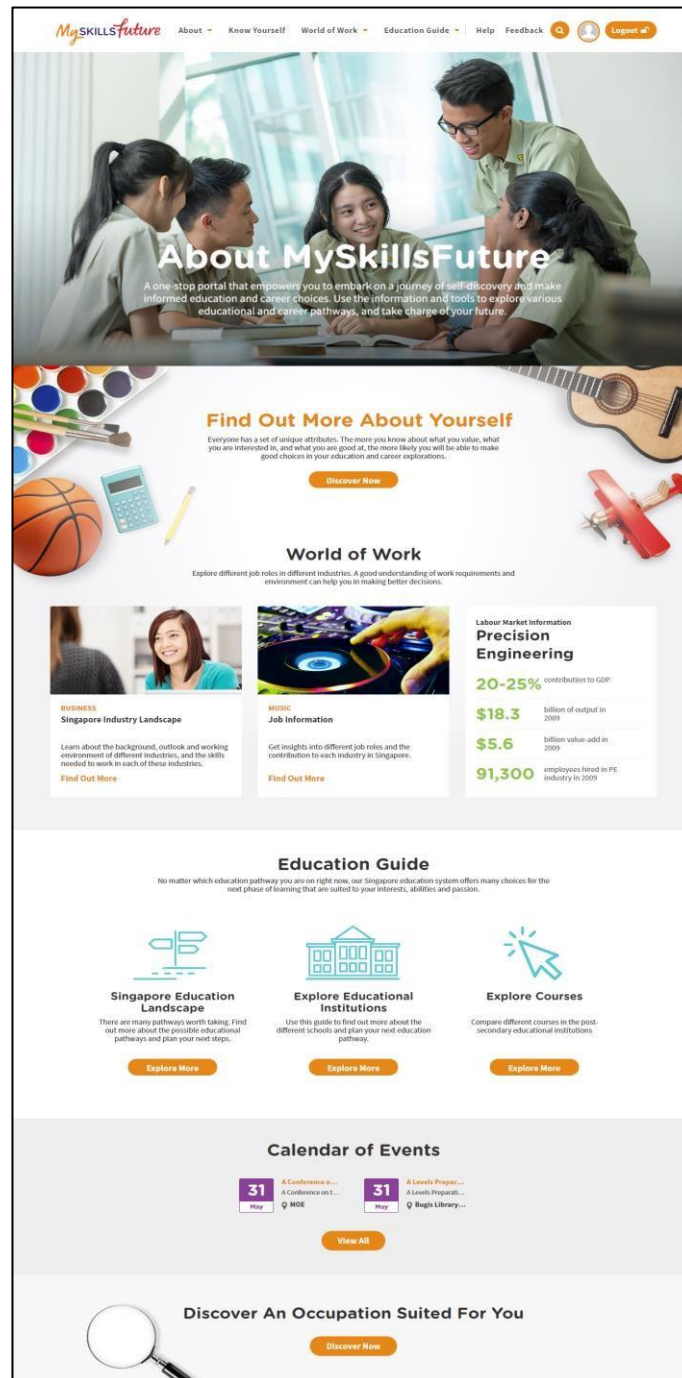

## Table of Contents

<b>1 Introduction To MySkillsFuture Student Portal .....</b>	<b>3</b>
--------------------------------------------------------------	----------

# 1 INTRODUCTION TO MYSKILLSFUTURE STUDENT PORTAL

Figure 1-1: Homepage

MySkillsFuture Student Portal is a self-guided system that helps students find out about their interests and allows them to explore different education and career pathways.