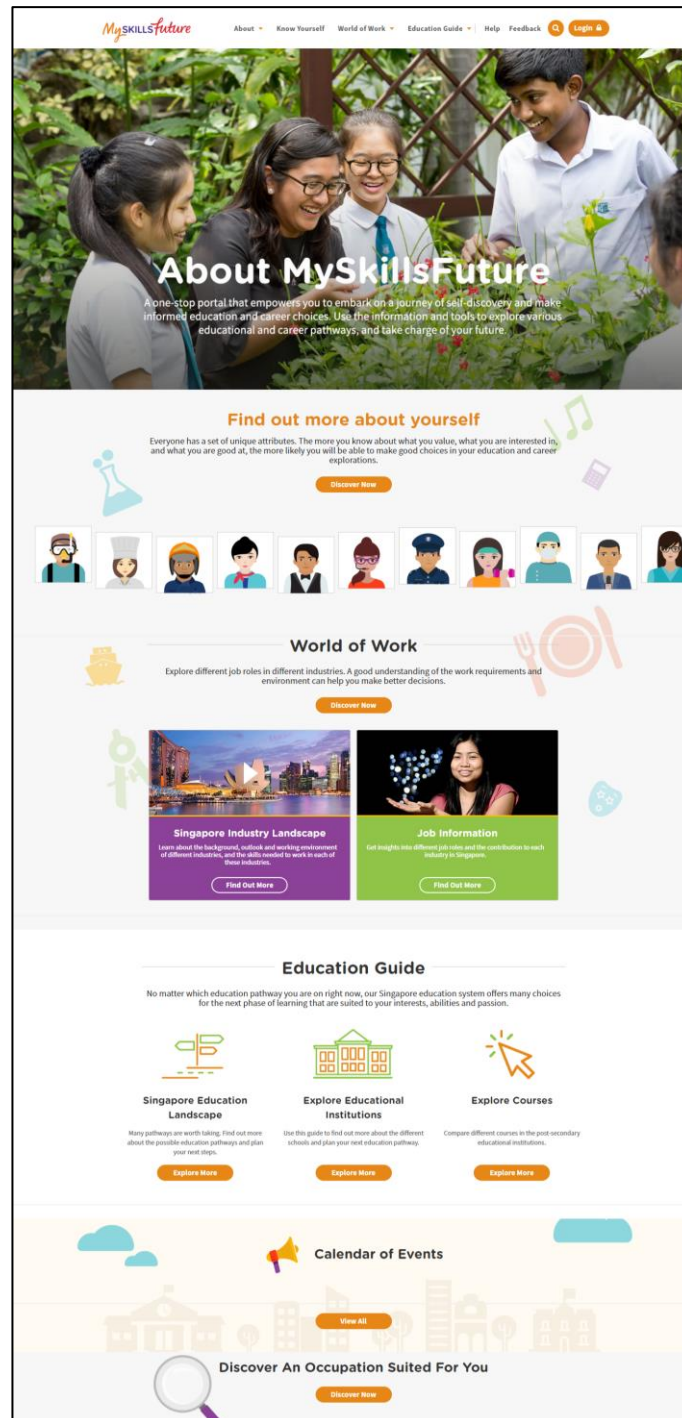

## TABLE OF CONTENTS

1	Introduction to MySkillsFuture Student Portal .....	3
---	---	---

# 1 INTRODUCTION TO MYSKILLSFUTURE STUDENT PORTAL

Figure 1-1: Homepage

**MySkillsFuture Student Portal** is a self-guided system that helps students find out about their interests and allows them to explore different education and career pathways.

Go to <https://www.myskillsfuture.sg/secondary> to access the portal.

Figure 1-2: MySkillsFuture Portal (Secondary) homepage (Before Login)

You are **able to view** the following without logging in:

- **About** - MySkillsFuture for Students, Education and Career Plan
- **Know Yourself** - Career Interests, Skills Confidence, Work Values, Learning Styles
- **World of Work** - Singapore Industry Landscape, Learn About Job Roles
- **Education Guide** - Singapore Education Landscape, Explore Educational Institutions, Explore Courses, Calendar of Events