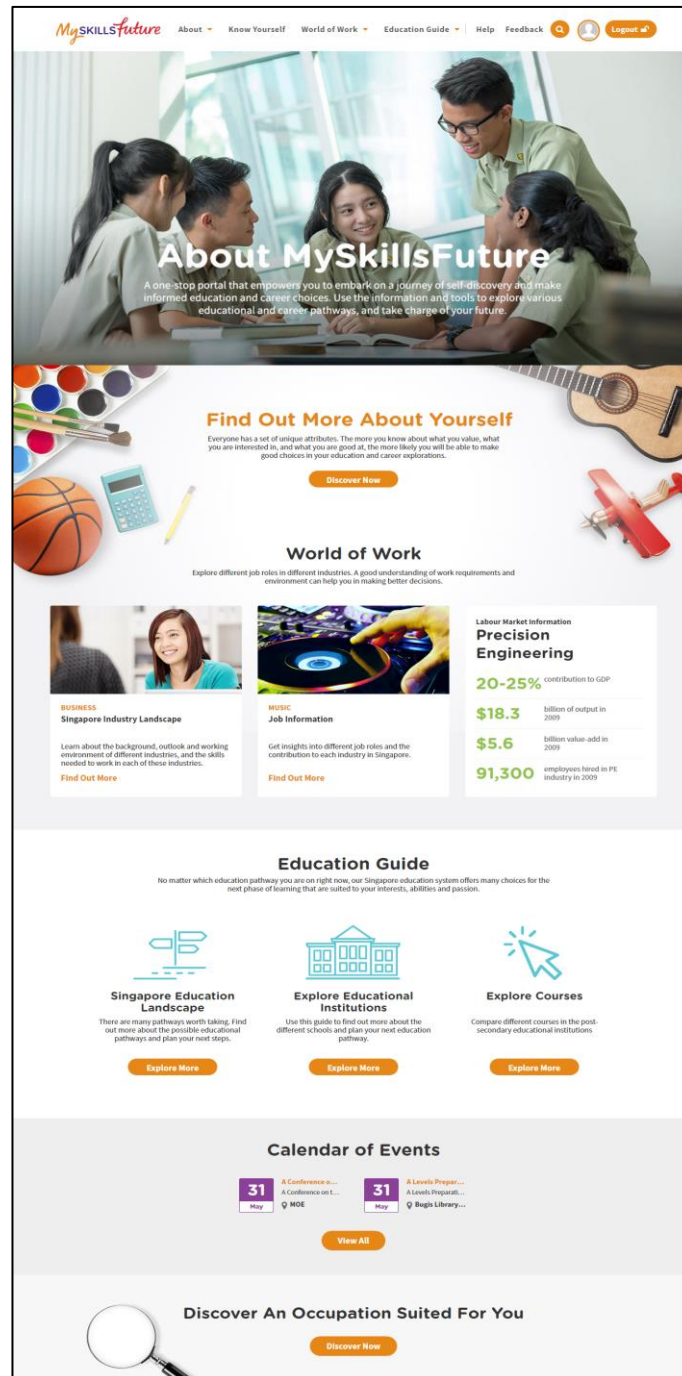

My SKILLSfuture

User Guide on Navigating the Student Portal (Pre-University)

SKILLSfuture SG

An initiative of:
SKILLSfuture

TABLE OF CONTENTS

1 Introduction to MySkillsFuture Student Portal 3

1 INTRODUCTION TO MYSKILLSFUTURE STUDENT PORTAL

Figure 1-1: Homepage

MySkillsFuture Student Portal is a self-guided system that helps students find out about their interests and allows them to explore different education and career pathways.

Go to <https://www.myskillsfuture.sg/preuniversity> to access the portal.

Figure 1-2: MySkillsFuture Portal (Pre-University) homepage (Before Login)

You are **able to view** the following without logging in:

- **About** - MySkillsFuture for Students, Education and Career Plan
- **Know Yourself** - Career Interests, Skills Confidence, Work Values, Learning Styles
- **World of Work** - Singapore Industry Landscape, Learn About Job Roles
- **Education Guide** - Singapore Education Landscape, Explore Educational Institutions, Explore Courses, Calendar of Events