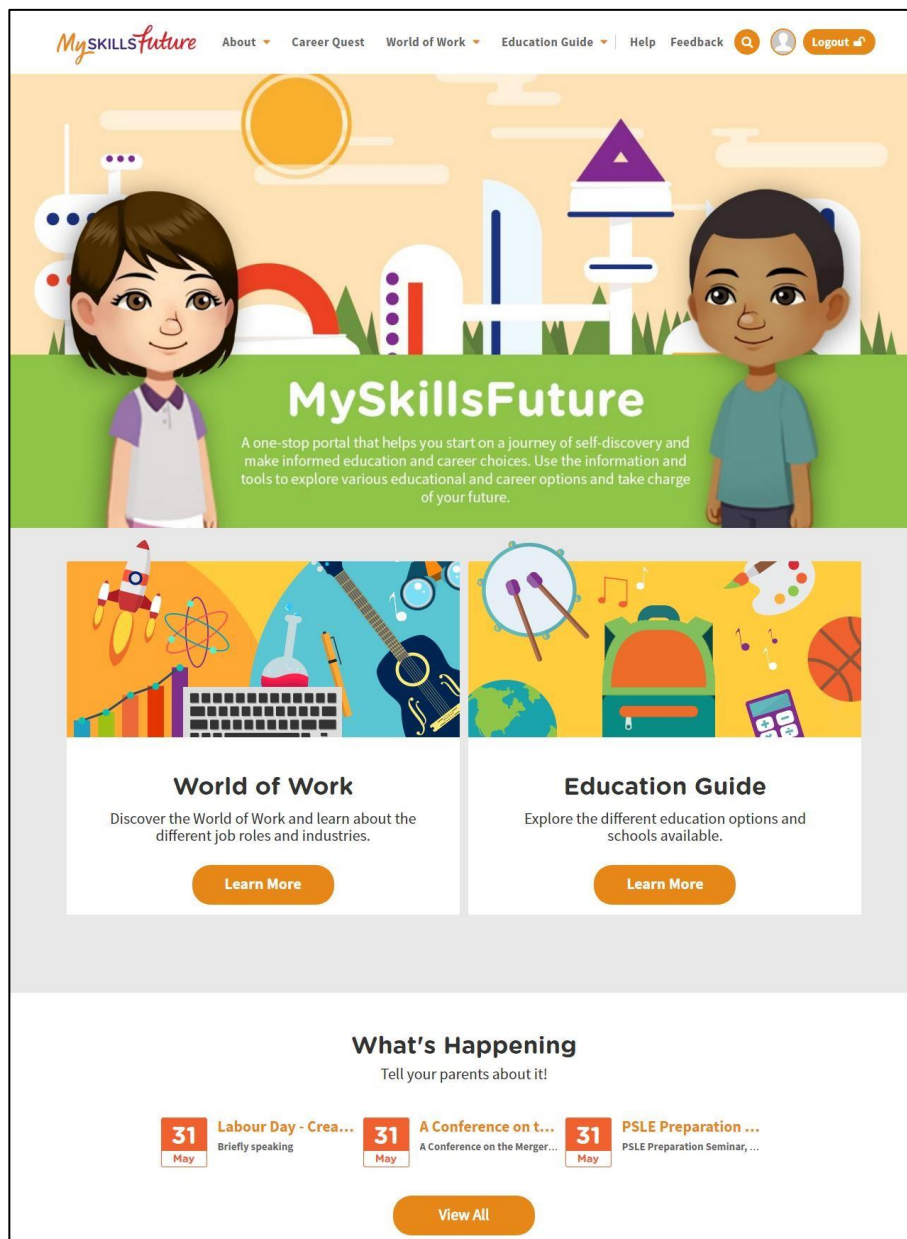

My SKILLSfuture

User Guide on Navigating the Student Portal (Primary)

SKILLSfuture SG

An initiative of:
SKILLSfuture

TABLE OF CONTENTS

1	Introduction To MySkillsFuture Student Portal	3
---	---	---

1 INTRODUCTION TO MYSKILLSFUTURE STUDENT PORTAL

Figure 1-1: Homepage

MySkillsFuture Student Portal is a self-guided system that helps students find out their interests and allows them to explore different education and career pathways.

Go to <https://www.myskillsfuture.gov.sg/primary> to access the portal.

Figure 1-2: MySkillsFuture Portal (Primary) homepage (before login)

You are **able to view** the following without logging in:

- **About** - MySkillsFuture for Students, Education and Career Plan
- **Career Quest** - Virtual World, Work Values, Mini Games
- **World of Work** - Singapore Industry Landscape, Learn About Job Roles
- **Education Guide** - Singapore Education Landscape, Explore Schools, Calendar of Events