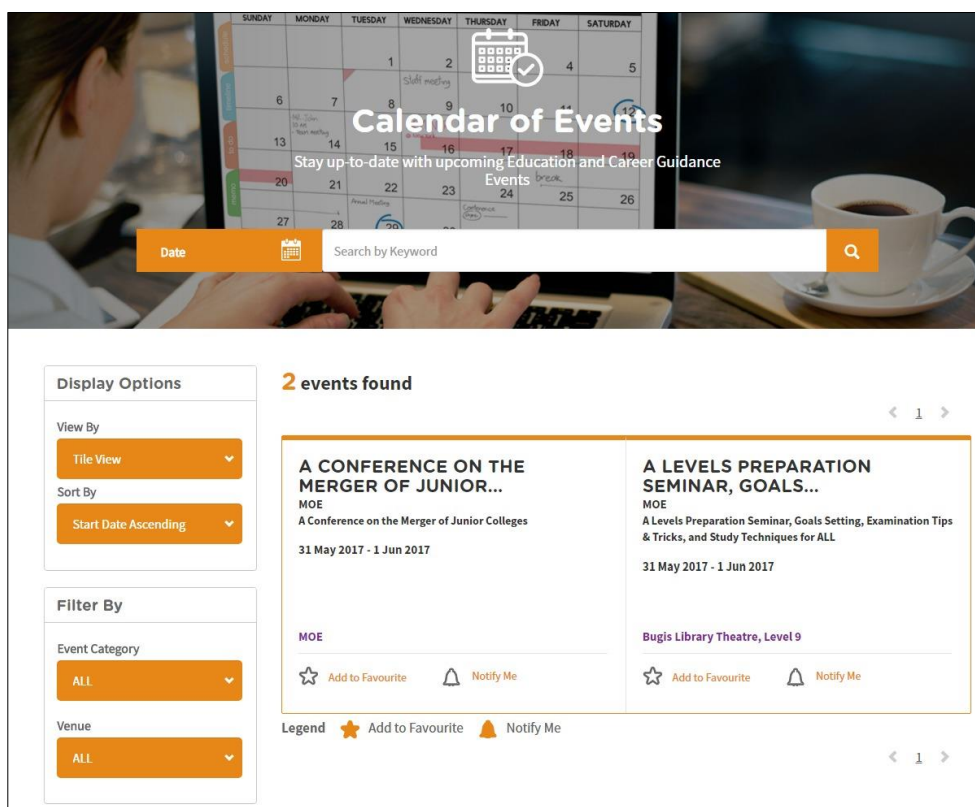

## User Guide on Education Guide (Pre-University)

Ministry of Education  
Singapore

SKILLSfuture SG

Workforce  
Singapore

An initiative of:

SKILLSfuture

**TABLE OF CONTENTS**

5      Calendar of Events.....3

## 5 CALENDAR OF EVENTS

Figure 5-1: Calendar of Events (Education Guide)

You can view dates and details about upcoming education and career guidance events in **Calendar of Events** (Figure 5-1).

Use the options such as **Display Options** and **Filter By** to help you search for events you may be interested in.