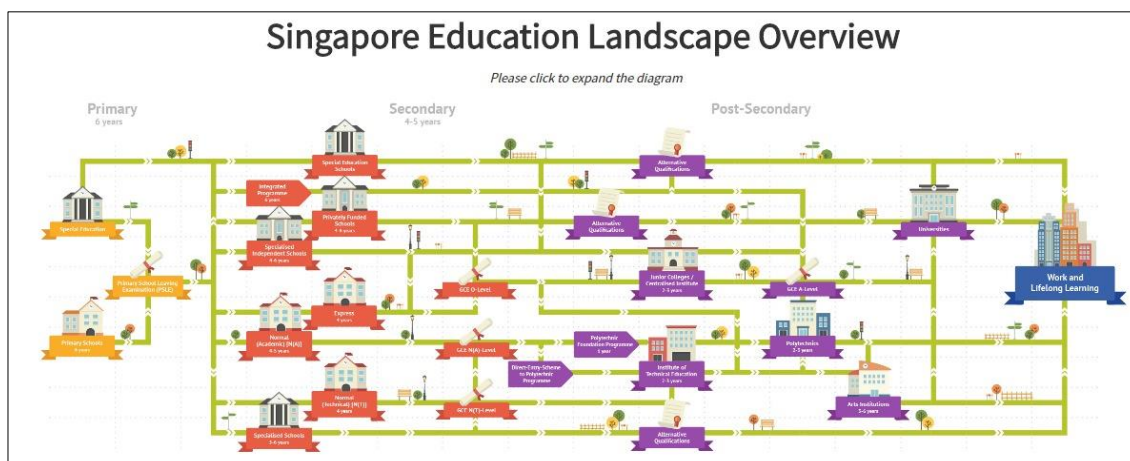

<p>1.</p>	<p>Select Singapore Education Landscape from the Education Guide drop-down menu.</p>	
<p>2.</p>	<p>The Singapore Education Landscape page is displayed. Click the Explore Pathways button.</p> <p>The Explore Pathways roadmap is displayed.</p>	 
<p>3.</p>	<p>Click a level from the starting point and continue to the next valid level.</p> <p>Example: To explore the “Junior Colleges/Centralised Institutes 2-3 years” to “Work and Lifelong Learning” pathway.</p>	

	<p>Click the following:</p> <ul style="list-style-type: none"> A. Junior Colleges / Centralised Institute 2-3 years B. GCE A-Level C. Universities D. Work and Lifelong Learning <p>Click on the  or  buttons to scroll the roadmap to the left or right.</p>	
<p>4.</p>	<p>You can also do the following after exploring a pathway:</p> <ul style="list-style-type: none"> A. Save B. Add to Favourite C. Add to Compare D. Clear All 	

2.3 OVERVIEW

Figure 2-1: Singapore Education Landscape Overview (Education Guide)

The **Landscape Overview** (Figure 2-1), shows you all the various education pathways available. The colour-coded **Primary**, **Secondary** and **Post-Secondary** pathways all the way to **Work and Lifelong Learning** make it easier for you to understand the progression from one education level to another.